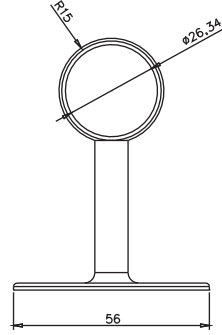

Kapalı Boru Babası

Ürün Kodu Product Code	4142
Materyal Material	Metal Metal
Koli İçi Adedi Box Pieces	100
Renk Colors	Fiyat Price
01-Krom Chrome	32.00₺