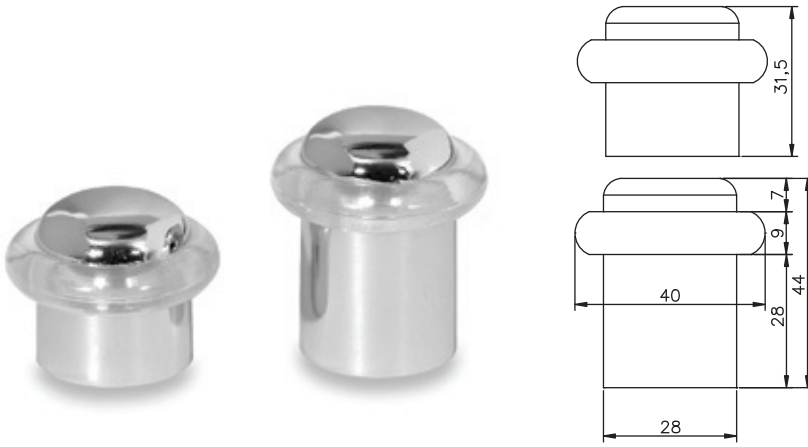

Ürün Kodu
Product Code

4105

Materyal
Material

Zamak Plastik
Zamak Plastic

Koli İçi Adedi
Box Pieces

60

Renk
Colors

Fiyat
Price

01-Krom
Chrome

45.00₺

32-Saten Boyalı
Satin Painted

42.00₺

33-Mat Krom Boyalı
Matte Chrome Painted

42.00₺