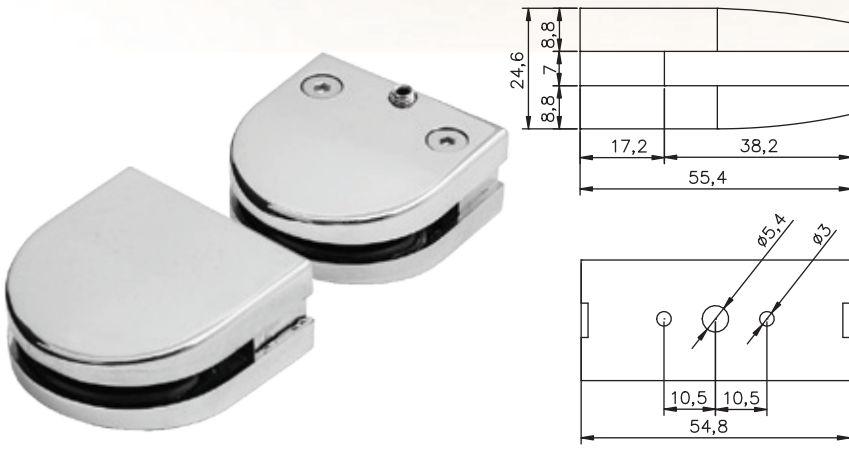

170.00 ₺

32-Saten Boyalı

Satin Painted

155.00 ₺

33-Mat Krom Boyalı

Matte Chrome Painted

155.00 ₺

Raf Tutucular Shelf Systems