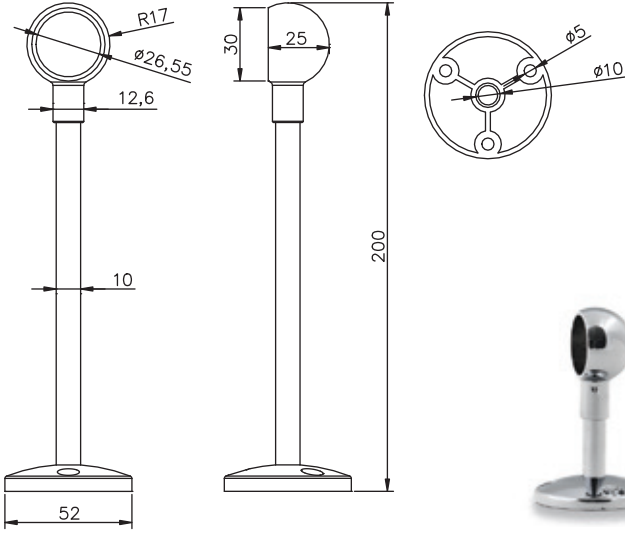

Ürün Kodu
Product Code

Ø25

4157-080

4157-100

4157-150

4157-200

Kapalı Boru Babası

8 cm

10 cm

15 cm

20 cm

Renk
Colors

01-Krom
Chrome

Fiyat
Price

115.00₺

120.00₺

130.00₺

140.00₺

Materyal Material

Zamak Zamak

Koli İçi Adedi Box Pieces

50