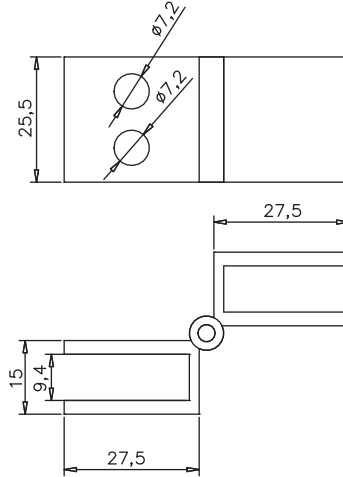

Ürün Kodu

Product Code

4180

Materyal

Material

Zamak Plastik

Zamak Plastic

Koli İçi Adedi

Box Pieces

48

Renk

Colors

Fiyat

Price

01-Krom

Chrome

165.00₺

8-10 mm Açılı Cam Menteşesi

Menteşe