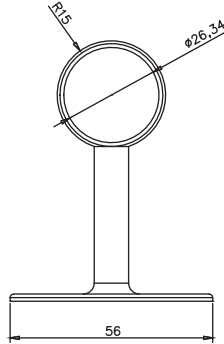

Açık Boru Babası

Ürün Kodu Product Code	4143
Materyal Material	Metal Metal
Koli İçi Adedi Box Pieces	100
Renk Colors	Fiyat Price
01-Krom Chrome	30.00₺