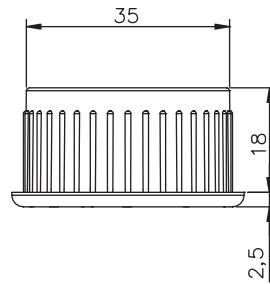

Menfez

Ürün Kodu Product Code	4114
Materyal Material	Zamak Zamak
Koli İçi Adedi Box Pieces	60
Renk Colors	Fiyat Price
01-Krom Chrome	63.00₺