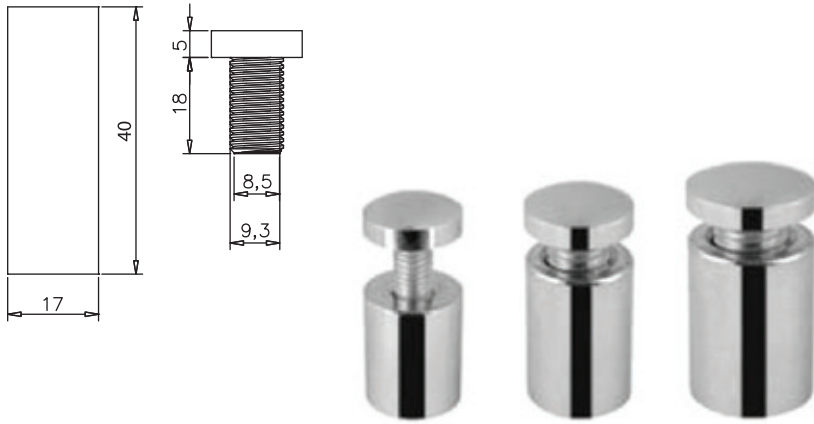

Fiyat
Price

40.00₺ 43.00₺ 47.00₺ 49.00₺ 53.00₺ 55.00₺ 59.00₺ 62.00₺

Renk
Colors

01-Krom
Chrome

Koli İçi Adedi
Box Pieces

100

Materyal
Material

Zamak Plastik
Zamak Plastic